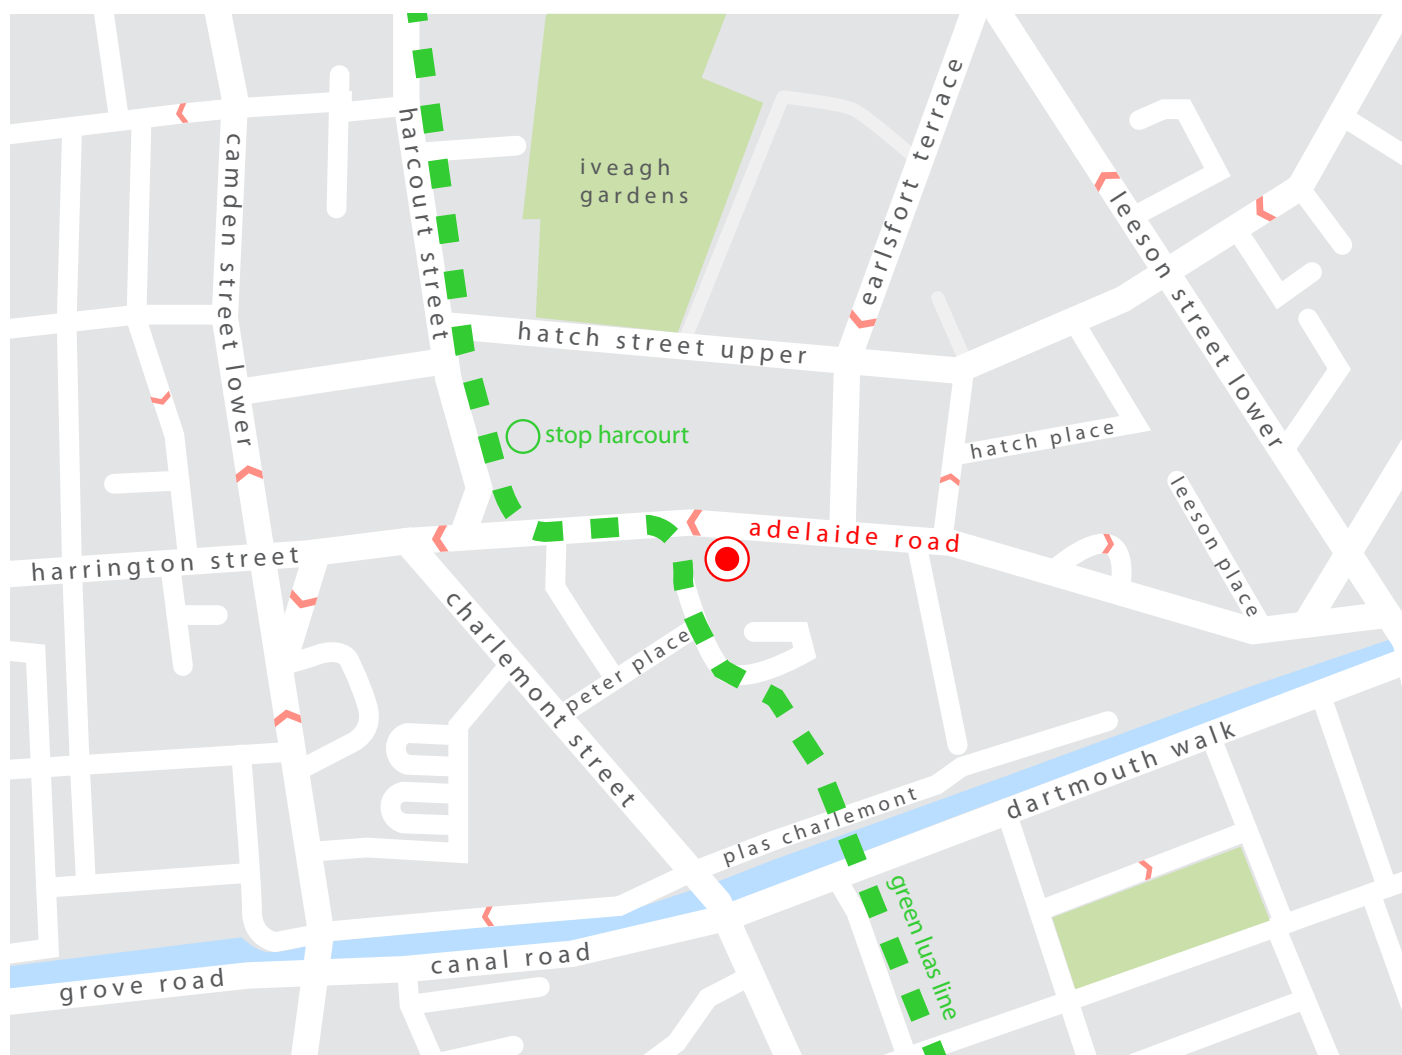

CONTACT SHEET

sheridan woods architects + urban planners

a: 10 Adelaide Road Dublin 2
t: 01 479 1789
w: www.sheridanwoods.ie
e: info@sheridanwoods.ie